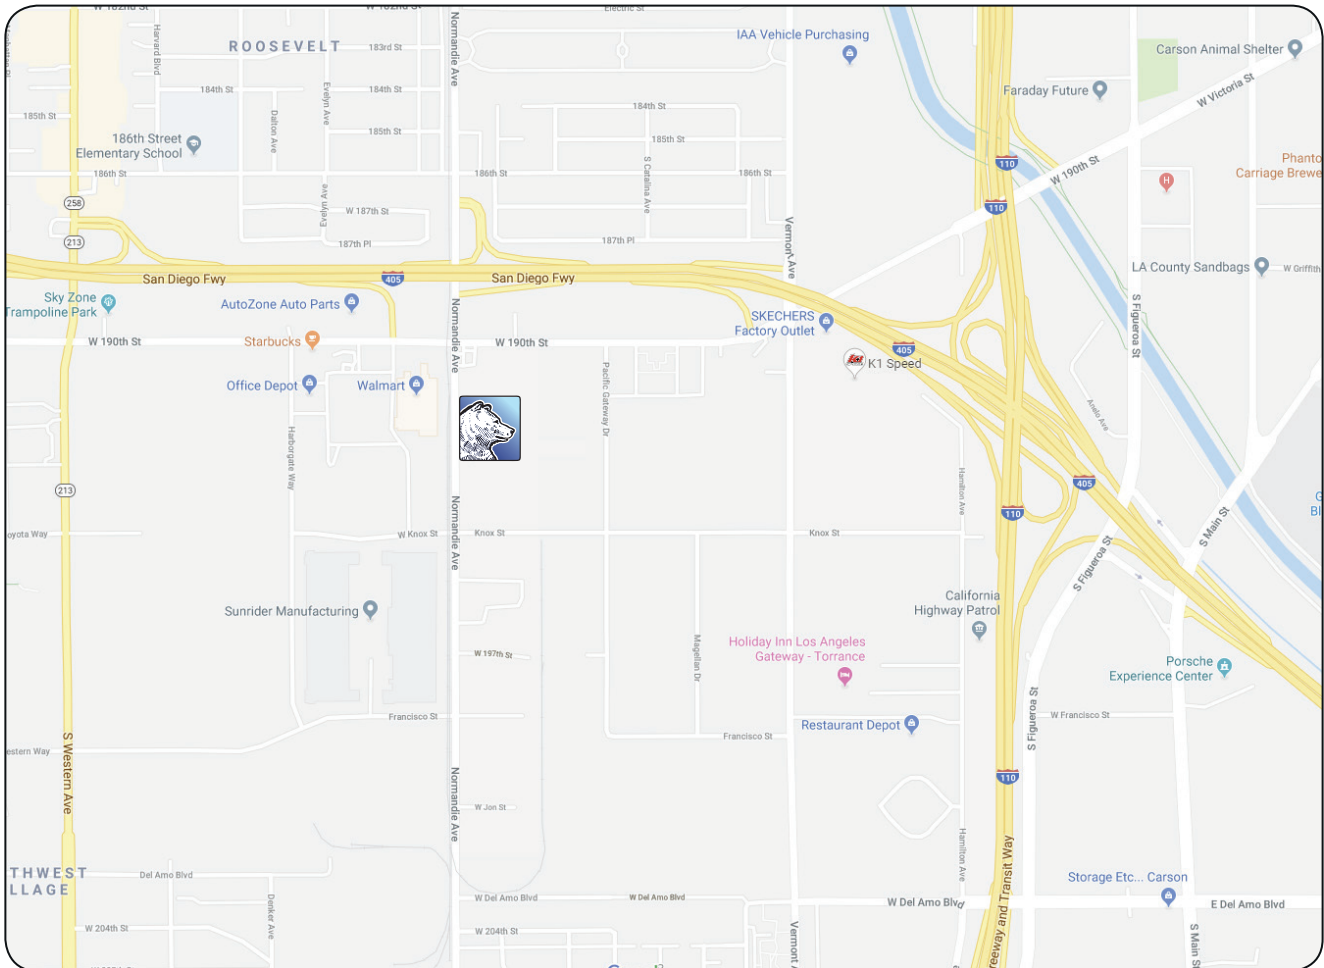

**ALLIED
REFRIGERATION**
HVACR EQUIPMENT PARTS SUPPLIES

OPENING IN MARCH

**NEW
TORRANCE
LOCATION!**

IN ORDER TO BETTER MEET YOUR NEEDS WE ARE
OPENING A NEW BRANCH LOCATION IN TORRANCE!

SCAN FOR DIRECTIONS
19220 Normandie Ave Unit A
Torrance CA 90502
Phone (310) 436-0123

CONVENIENTLY LOCATED JUST OFF
THE 405 FREEWAY

WWW.ALLIEDREFRIGERATION.COM

OPENING IN MARCH!

IN ORDER TO BETTER MEET YOUR NEEDS WE ARE
OPENING A NEW BRANCH LOCATION IN TORRANCE!

SCAN FOR DIRECTIONS
19220 Normandie Ave Unit A
Torrance CA 90502
Phone (310) 436-0123