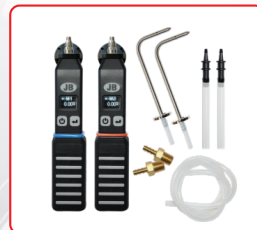

VACUUM PUMP SERVICE DAY

Learn proper pump maintenance and keep the life in your pump!

PLATINUM FLEX

AC/Battery Powered Vacuum Pump

- Powered by JB's 9.0 Ah/18v lithium-ion battery or AC Adapter
- 1/2 HP DC brushless motor
- Available in 3 CFM or 5 CFM
- Easy access 1/4", 3/8" or 1/2" intake tee
- 15 micron vacuum rating
- Gas ballast and blank-off isolation valve
- Easy-to-read oil level sight glass
- Internal check valve prevents oil back-flow
- Field repairable

» Featuring the CLIMATE CLASS Wireless Tool Suite «

WIRELESS PRESSURE PROBE SET

WIRELESS TOOL KITS

WIRELESS TEMPERATURE CLAMPS

WIRELESS MANOMETERS

VIEW PRODUCTS ON OUR WEBSITE

CITY OF INDUSTRY BRANCH

Date: Tuesday, May 12th, 2026 | Time: 10:00am-1:00pm