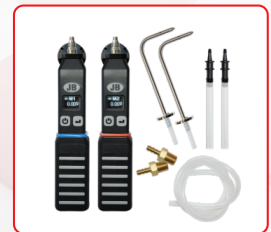

VACUUM PUMP SERVICE DAY

Learn proper pump maintenance and keep the life in your pump!

PLATINUM FLEX

AC/Battery Powered Vacuum Pump

- Powered by JB's 9.0 Ah/18v lithium-ion battery or AC Adapter
- 1/2 HP DC brushless motor
- Available in 3 CFM or 5 CFM
- Easy access 1/4", 3/8" or 1/2" intake tee
- 15 micron vacuum rating
- Gas ballast and blank-off isolation valve
- Easy-to-read oil level sight glass
- Internal check valve prevents oil back-flow
- Field repairable

» Come try out the CLIMATE CLASS Wireless Tool Suite! «

WIRELESS
PRESSURE PROBE SET

WIRELESS
TOOL KITS

WIRELESS
TEMPERATURE CLAMPS

WIRELESS
MANOMETERS

TUSTIN BRANCH

Date: Thursday, June 11th, 2026 | Time: 10:00am-12:00pm